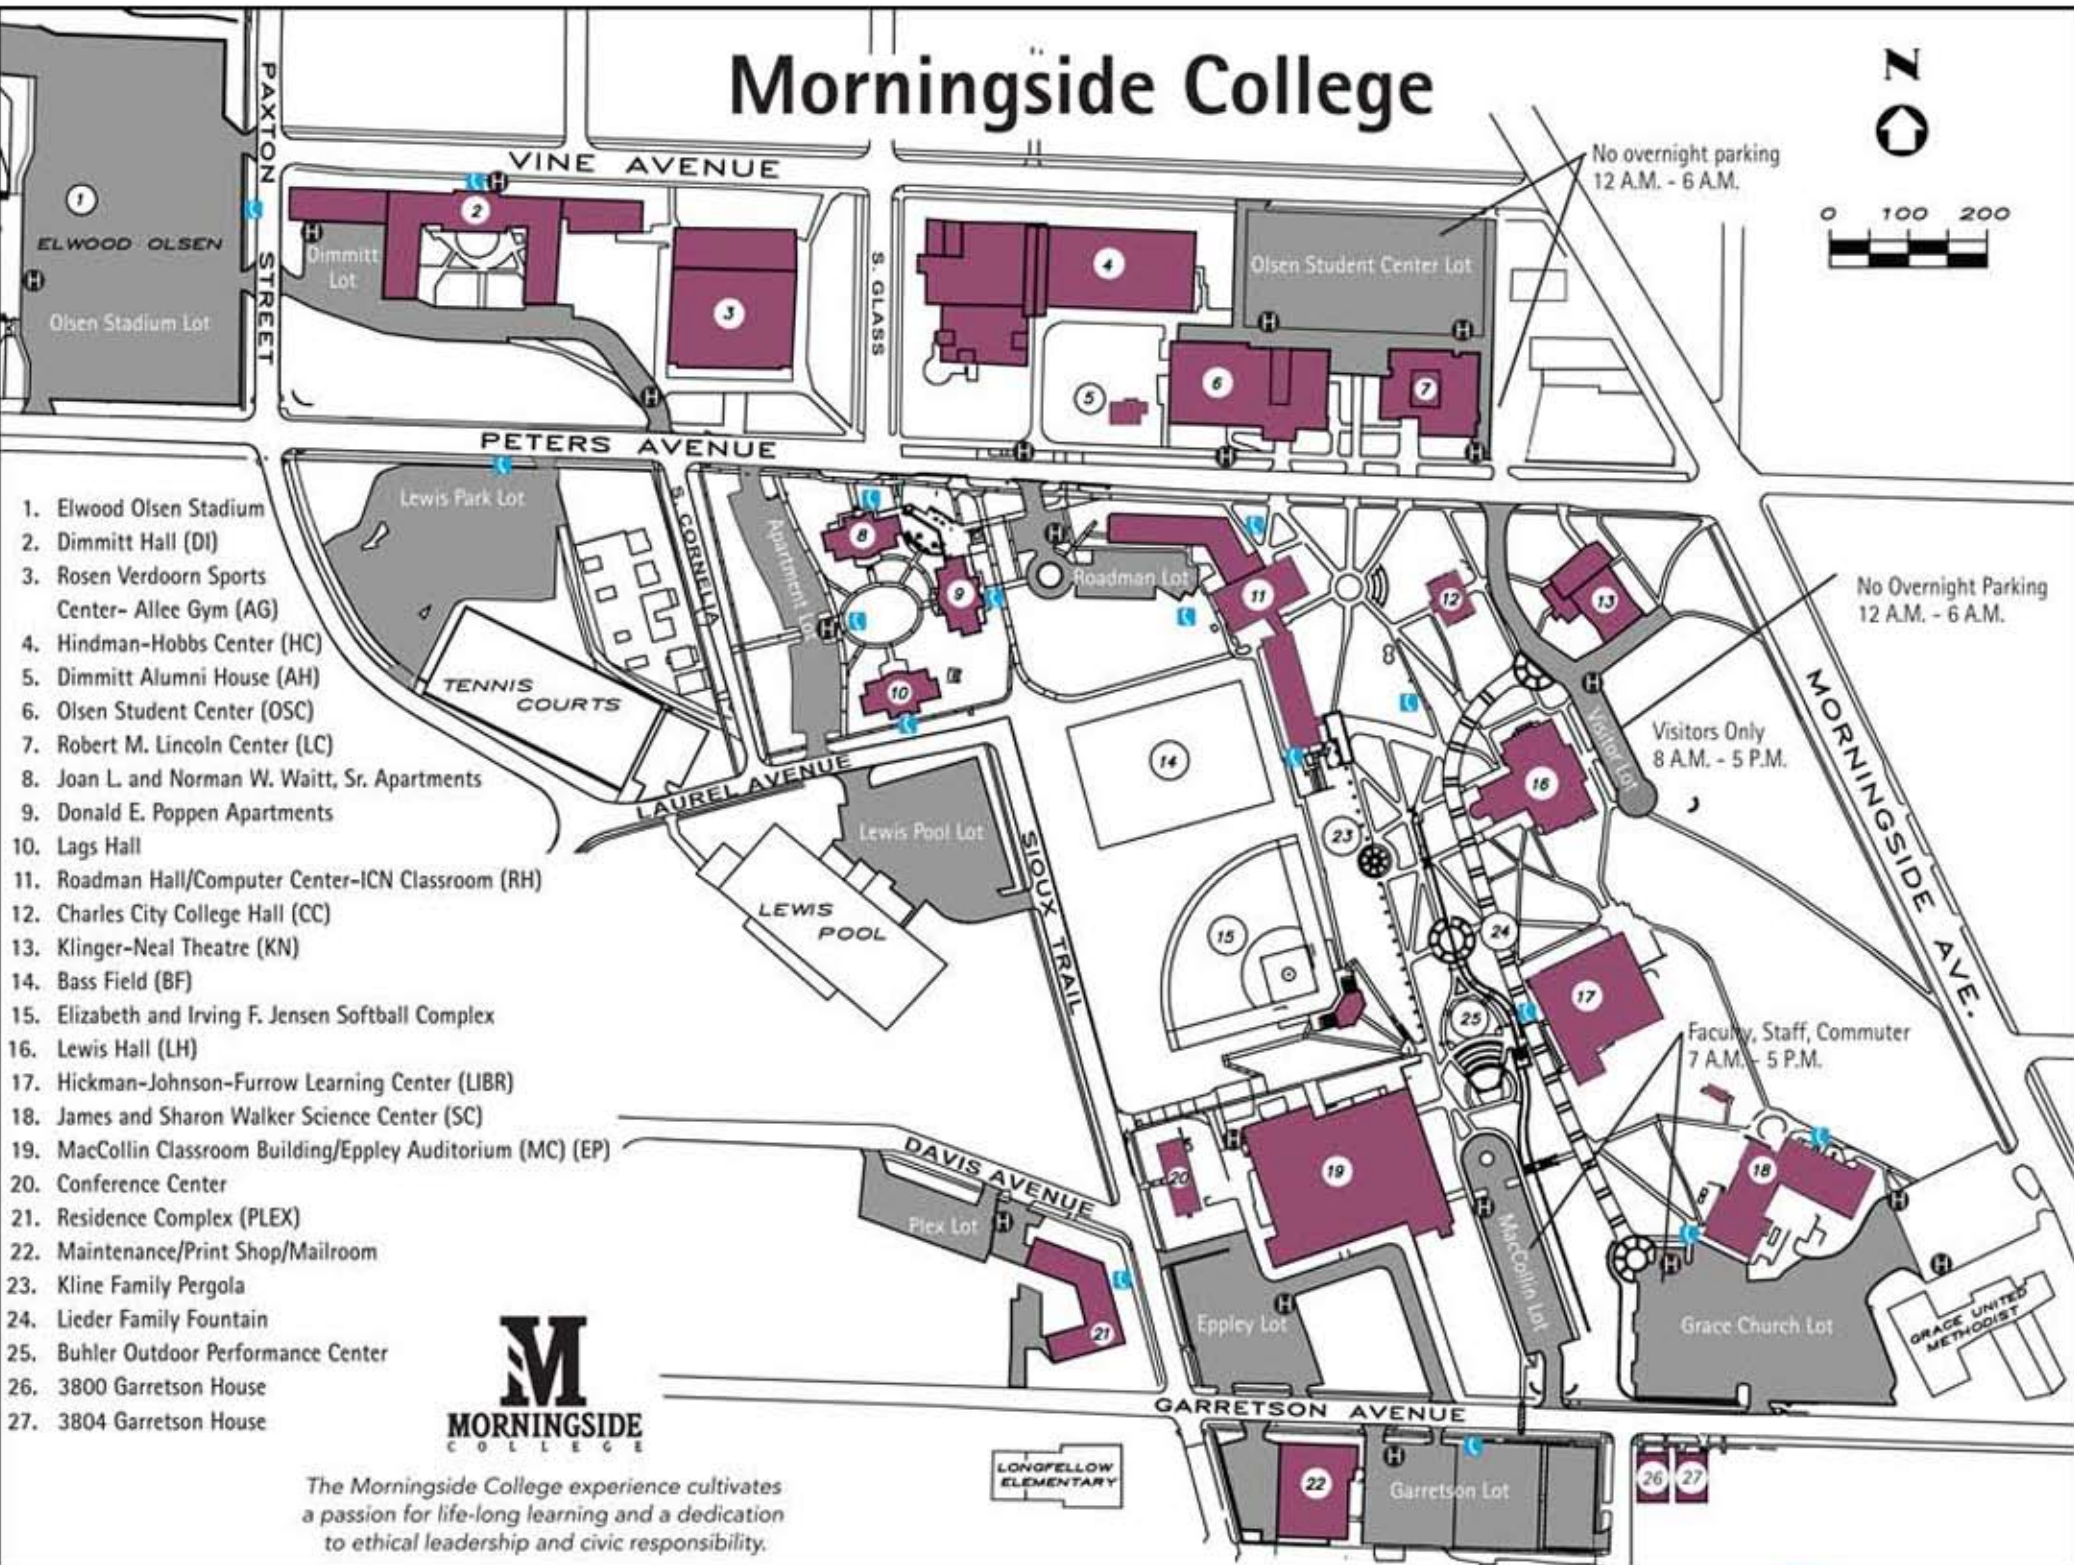

Morningside College

No overnight parking
12 A.M. - 6 A.M.

No Overnight Parking
12 A.M. - 6 A.M.

Visitors Only
8 A.M. - 5 P.M.

Faculty, Staff, Commuter
7 A.M. - 5 P.M.

1. Elwood Olsen Stadium
2. Dimmitt Hall (DI)
3. Rosen Verdoorn Sports Center- Allee Gym (AG)
4. Hindman-Hobbs Center (HC)
5. Dimmitt Alumni House (AH)
6. Olsen Student Center (OSC)
7. Robert M. Lincoln Center (LC)
8. Joan L. and Norman W. Waitt, Sr. Apartments
9. Donald E. Poppen Apartments
10. Lags Hall
11. Roadman Hall/Computer Center-ICN Classroom (RH)
12. Charles City College Hall (CC)
13. Klinger-Neal Theatre (KN)
14. Bass Field (BF)
15. Elizabeth and Irving F. Jensen Softball Complex
16. Lewis Hall (LH)
17. Hickman-Johnson-Furrow Learning Center (LIBR)
18. James and Sharon Walker Science Center (SC)
19. MacCollin Classroom Building/Eppley Auditorium (MC) (EP)
20. Conference Center
21. Residence Complex (PLEX)
22. Maintenance/Print Shop/Mailroom
23. Kline Family Pergola
24. Lieder Family Fountain
25. Buhler Outdoor Performance Center
26. 3800 Garretson House
27. 3804 Garretson House

The Morningside College experience cultivates a passion for life-long learning and a dedication to ethical leadership and civic responsibility.

LONGFELLOW ELEMENTARY