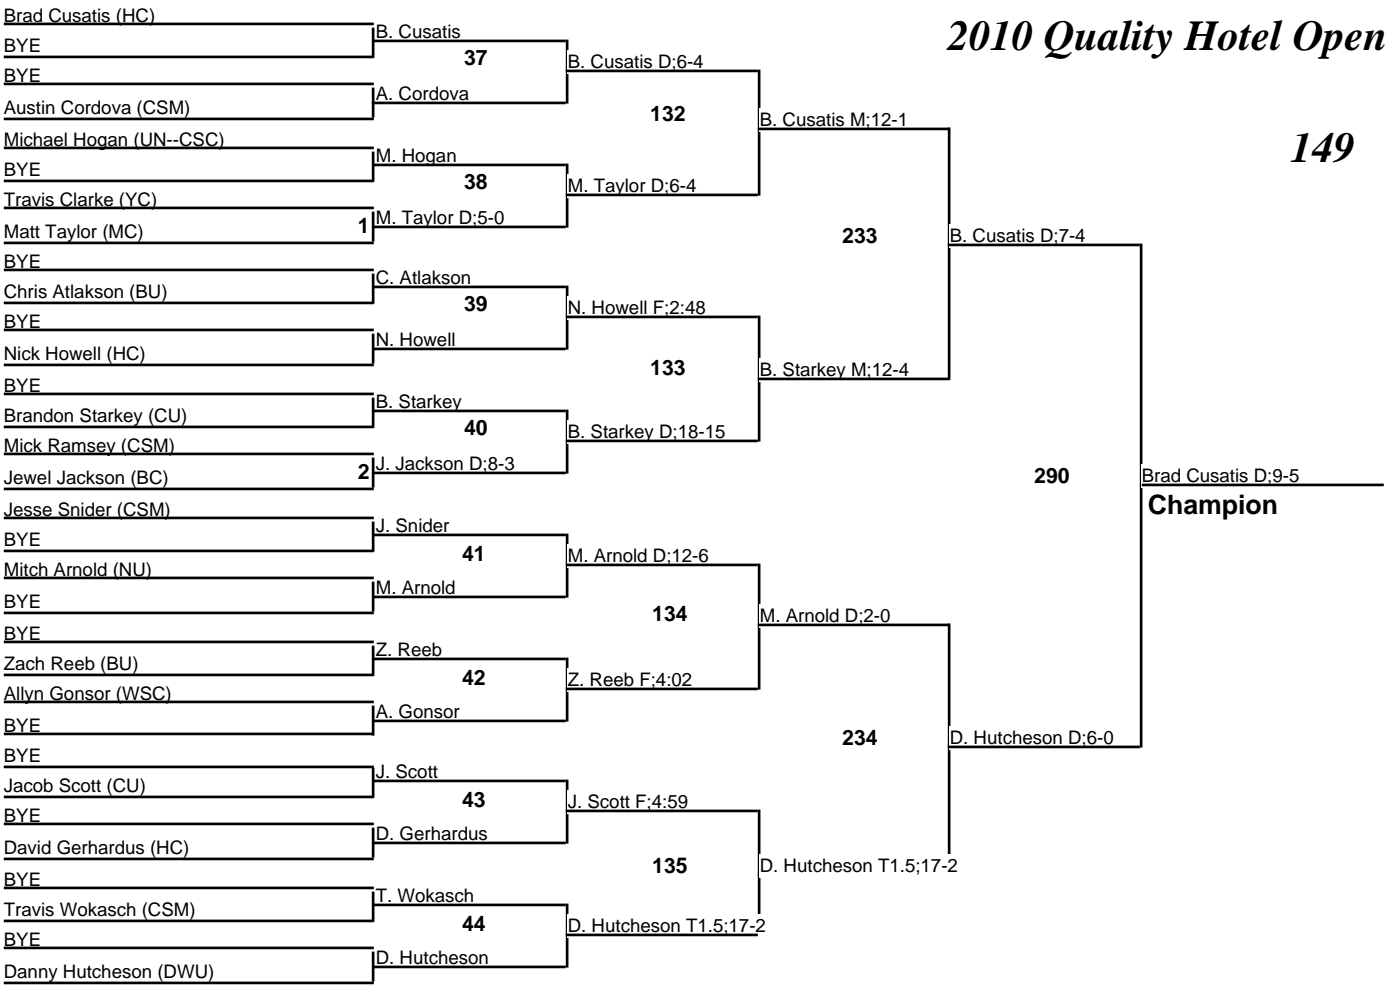

2010 Quality Hotel Open

149