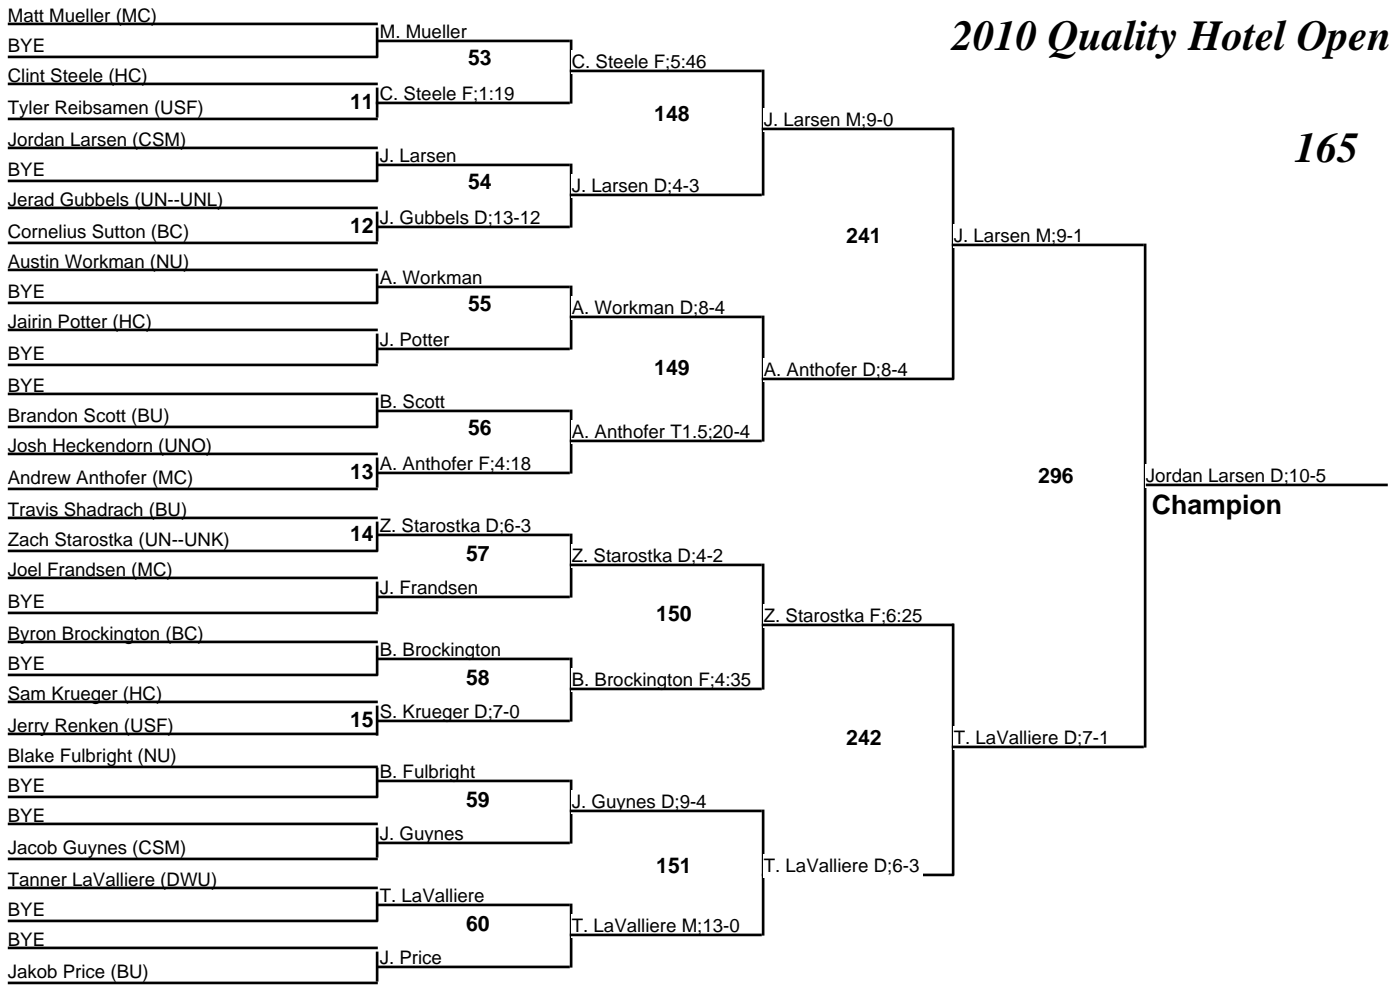

2010 Quality Hotel Open

165